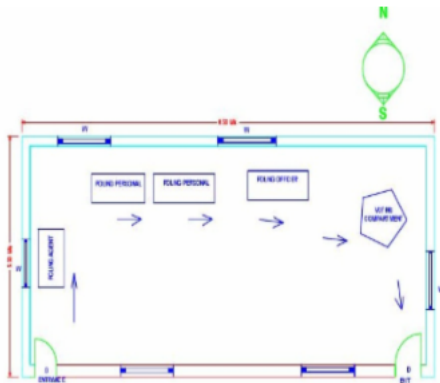

Nazri Naksha

Google Map View

Polling Station Building Front View

Polling Station Front View

Cad View

Key MAP View