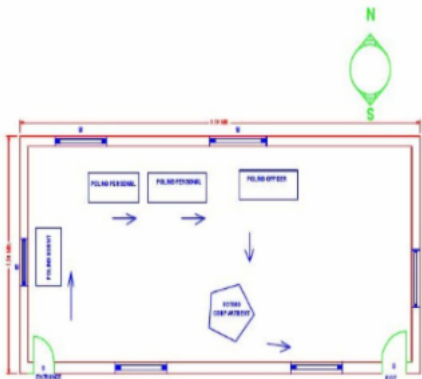

Nazri Naksha

Google Map View

Polling Station Building Front View

Polling Station Front View

Cad View

Key MAP View