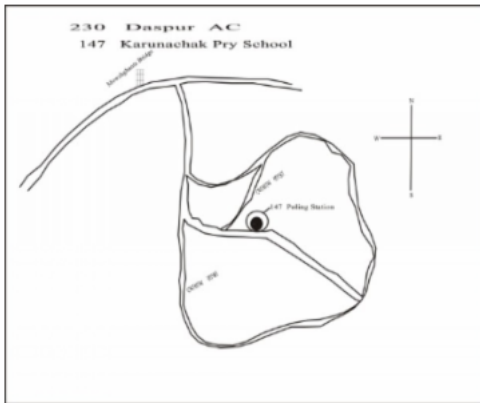

Nazri Naksha

Google Map View

Polling Station Building Front View

Polling Station Front View

Cad View

Key MAP View