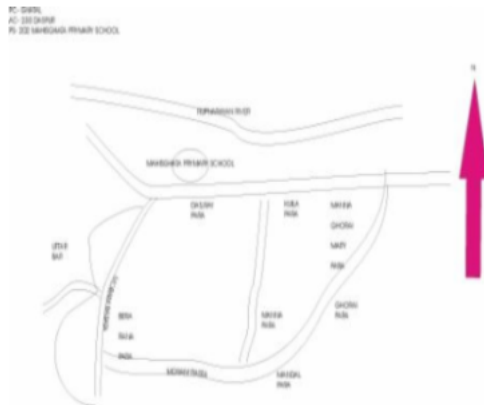

Nazri Naksha

Google Map View

Polling Station Building Front View

Polling Station Front View

Cad View

Key MAP View