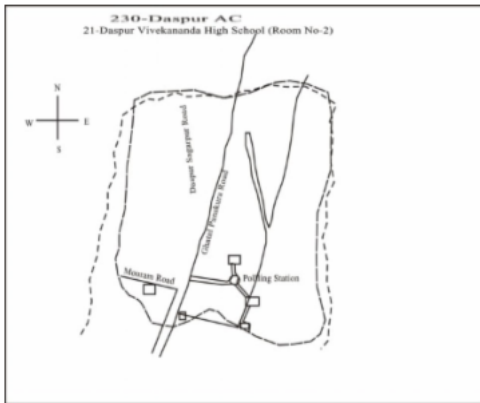

Nazri Naksha

Google Map View

Polling Station Building Front View

Polling Station Front View

Cad View

Key MAP View