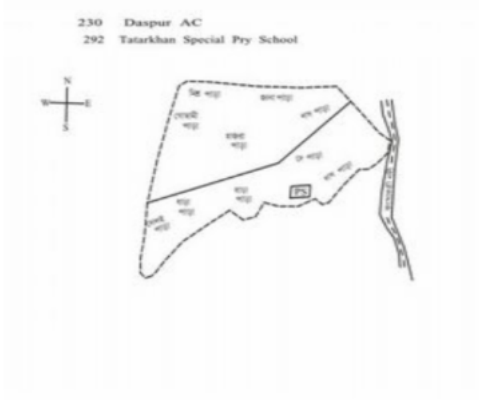

Nazri Naksha

Google Map View