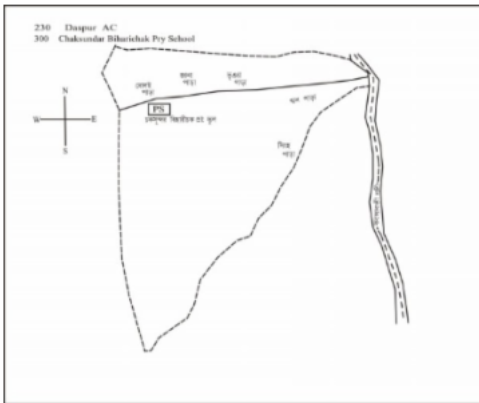

Nazri Naksha

Google Map View

Polling Station Building Front View

Polling Station Front View

Cad View

Key MAP View