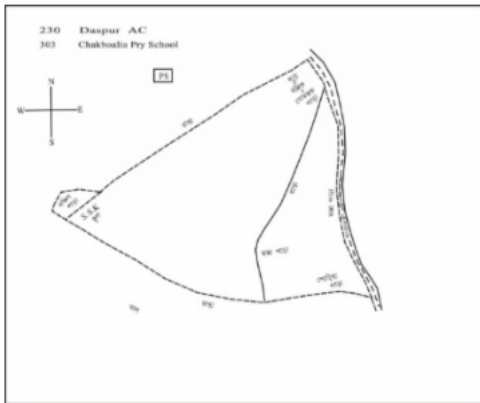

Nazri Naksha

Google Map View

Polling Station Building Front View

P.S.No- 303
P.S. Name- Chakbolia Primary School(Room No.-2)
Total Voter- 579
Male- 294, Female- 285

Polling Station Front View

Cad View

Key MAP View