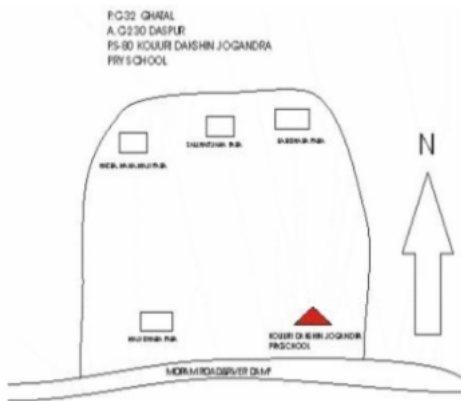

Nazri Naksha

Google Map View

Polling Station Building Front View

Polling Station Front View

Cad View

Key MAP View