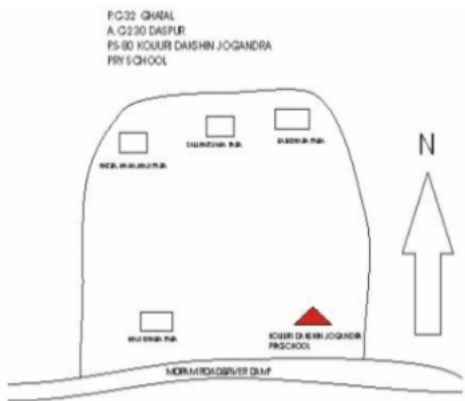

Nazri Naksha

Google Map View

Polling Station Building Front View

Polling Station Front View

Cad View

Key MAP View