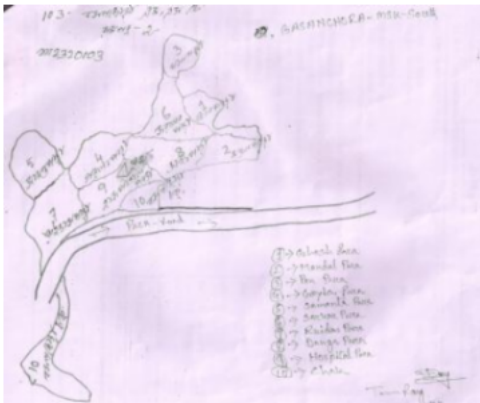

Nazri Naksha

Google Map View

Polling Station Building Front View

Polling Station Front View

Cad View

Key MAP View