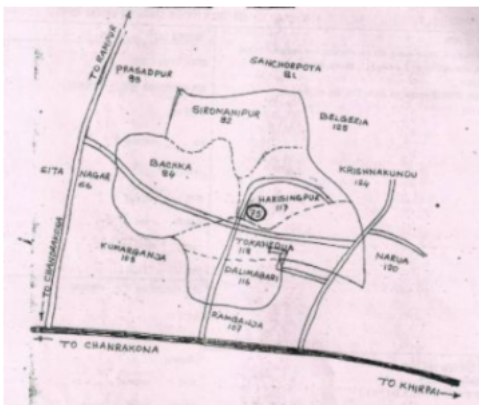

Nazri Naksha

Google Map View

Polling Station Building Front View

Polling Station Front View

Cad View

Key MAP View