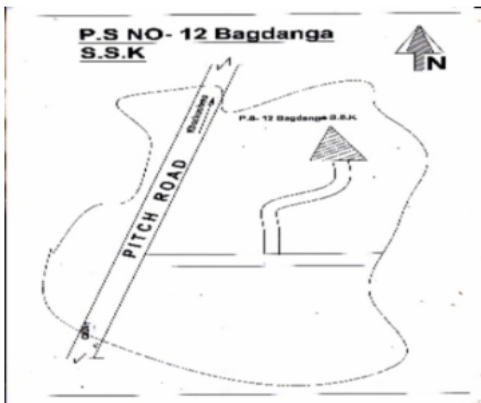

Nazri Naksha

Google Map View

Polling Station Building Front View

Polling Station Front View

Cad View

Key MAP View