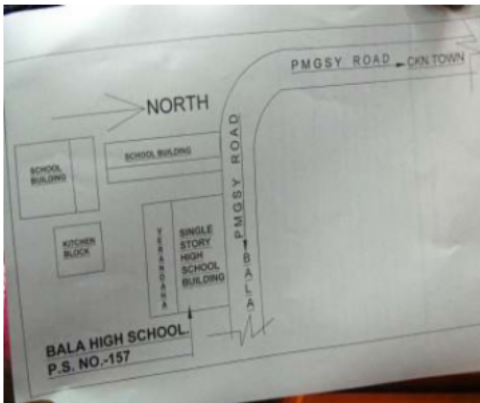

Nazri Naksha

Google Map View

Polling Station Building Front View

Polling Station Front View

Cad View

Key MAP View