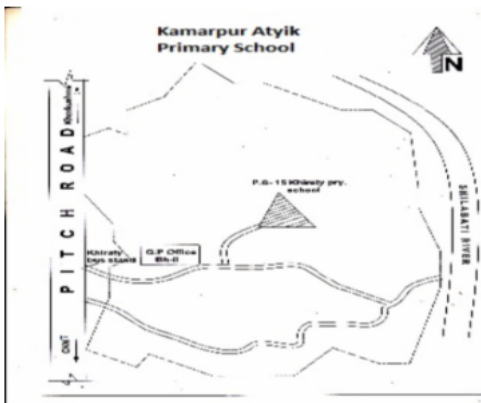

Nazri Naksha

Google Map View

Polling Station Building Front View

Polling Station Front View

Cad View

Key MAP View