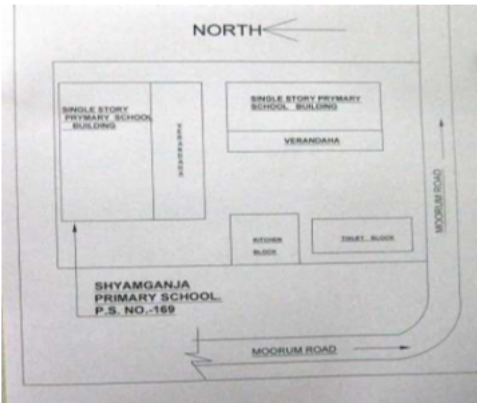

Nazri Naksha

Google Map View

Polling Station Building Front View

Polling Station Front View

Cad View

Key MAP View