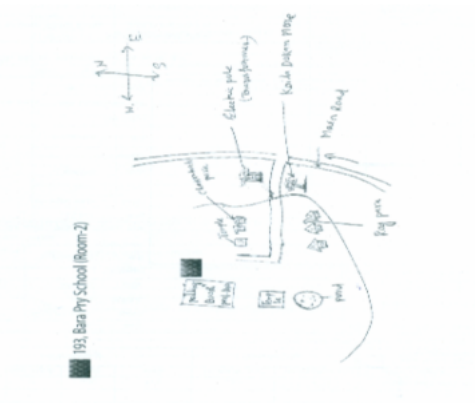

Nazri Naksha

Google Map View

Polling Station Building Front View

Polling Station Front View

Cad View

Key MAP View