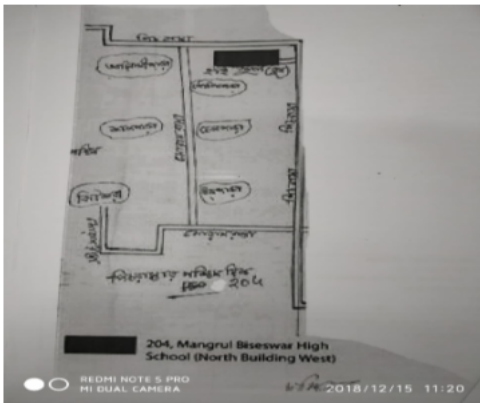

Nazri Naksha

Google Map View

Polling Station Building Front View

Polling Station Front View

Cad View

Key MAP View