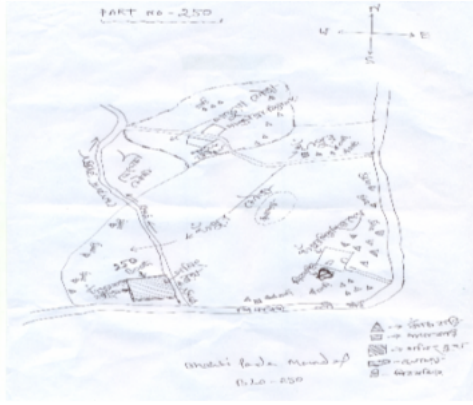

Nazri Naksha

Google Map View