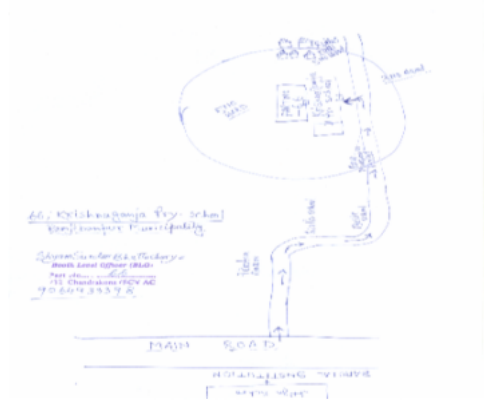

Nazri Naksha

Google Map View