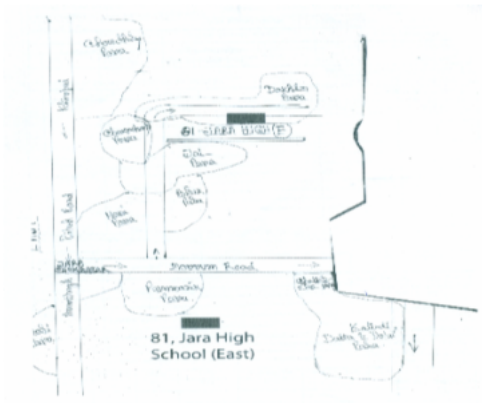

Nazri Naksha

Google Map View

Polling Station Building Front View

Polling Station Front View

Cad View

Key MAP View