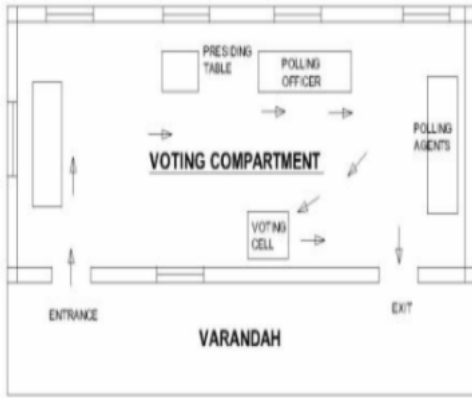

Nazri Naksha

Google Map View

Polling Station Building Front View

Polling Station Front View

Cad View

Key MAP View