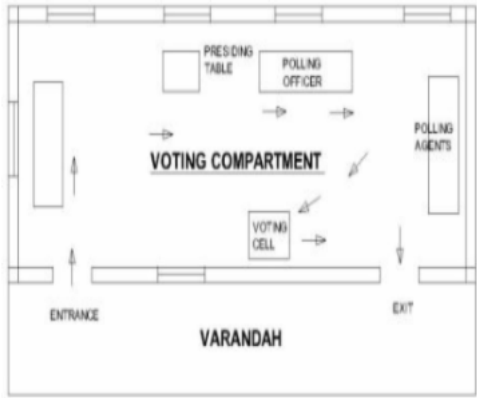

Nazri Naksha

Google Map View

Polling Station Building Front View

Polling Station Front View

Cad View

Key MAP View