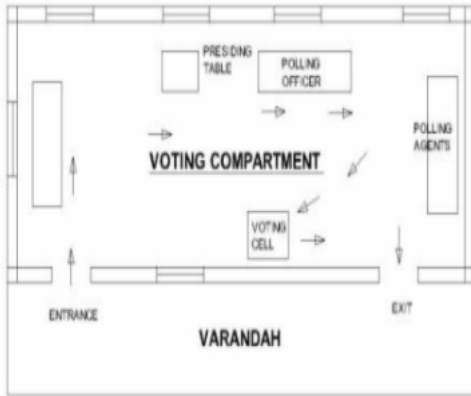

Nazri Naksha

Google Map View

Polling Station Building Front View

Polling Station Front View

Cad View

Key MAP View