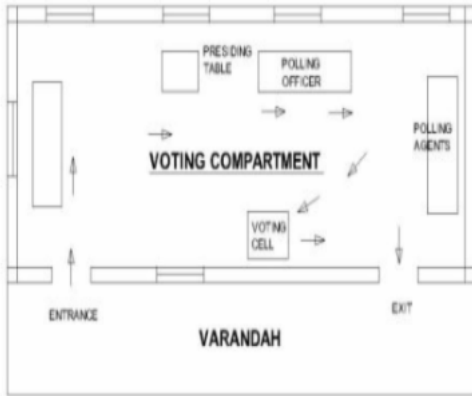

Nazri Naksha

Google Map View

Polling Station Building Front View

Polling Station Front View

Cad View

Key MAP View