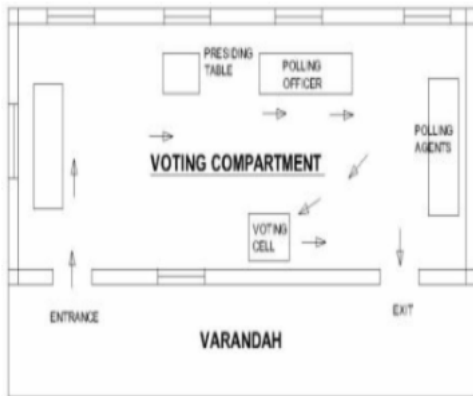

Nazri Naksha

Google Map View

Polling Station Building Front View

Polling Station Front View

Cad View

Key MAP View