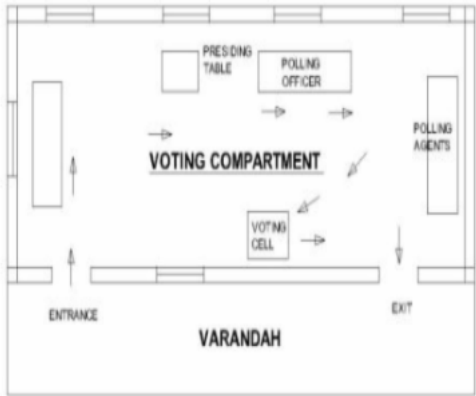

Nazri Naksha

Google Map View

Polling Station Building Front View

Polling Station Front View

Cad View

Key MAP View