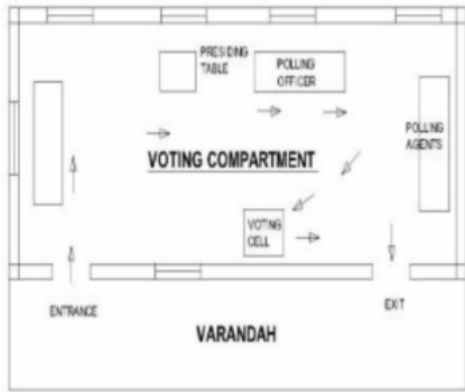

Nazri Naksha

Google Map View

Polling Station Building Front View

Polling Station Front View

Cad View

Key MAP View