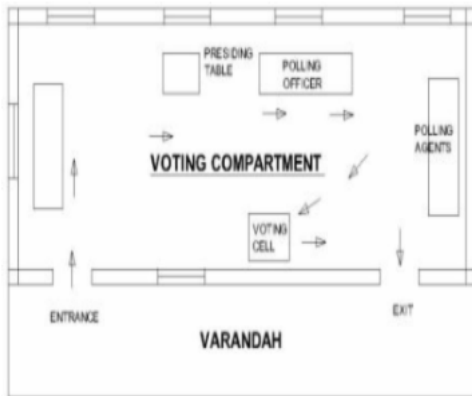

Nazri Naksha

Google Map View

Polling Station Building Front View

Polling Station Front View

Cad View

Key MAP View