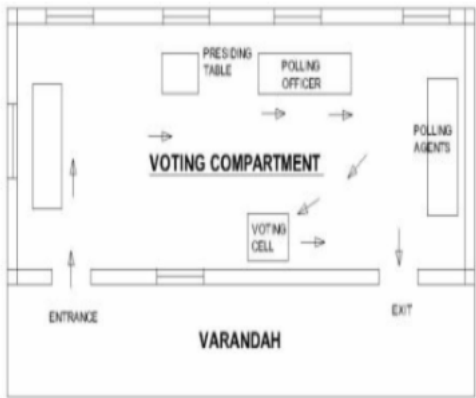

Nazri Naksha

Google Map View

Polling Station Building Front View

Polling Station Front View

Cad View

Key MAP View