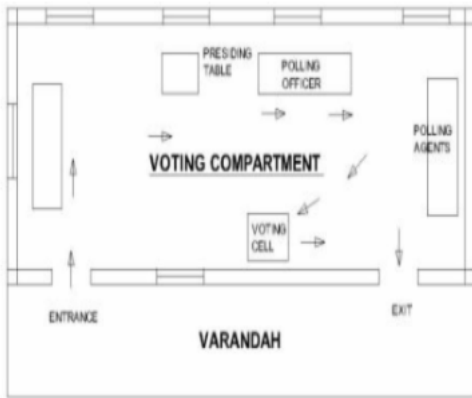

Nazri Naksha

Google Map View

Polling Station Building Front View

Polling Station Front View

Cad View

Key MAP View