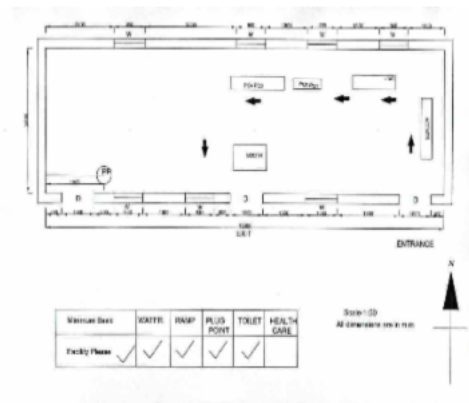

Nazri Naksha

Google Map View

Polling Station Building Front View

Polling Station Front View

Cad View

Key MAP View