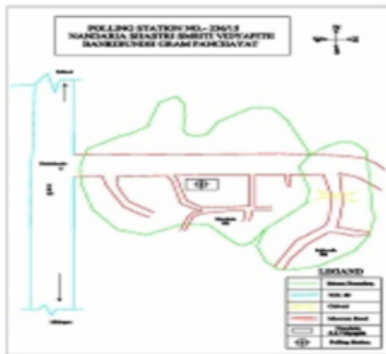

Nazri Naksha

Google Map View

Polling Station Building Front View

Polling Station Front View

Cad View

Key MAP View