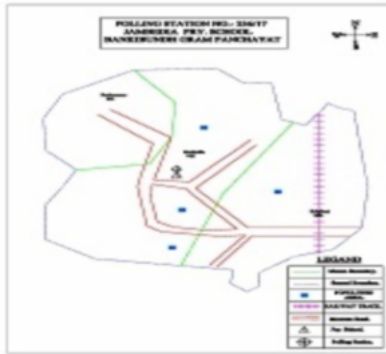

Nazri Naksha

Google Map View

Polling Station Building Front View

Polling Station Front View

Cad View

Key MAP View