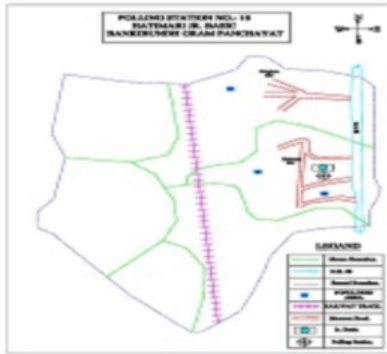

Nazri Naksha

Google Map View

Polling Station Building Front View

Polling Station Front View

Cad View

Key MAP View