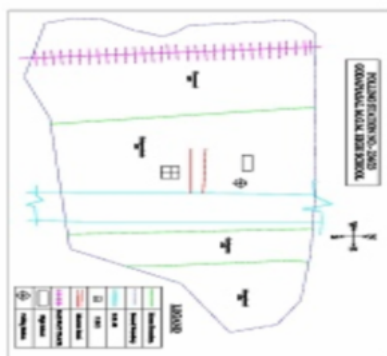

Nazri Naksha

Google Map View

Polling Station Building Front View

Polling Station Front View

Cad View

Key MAP View