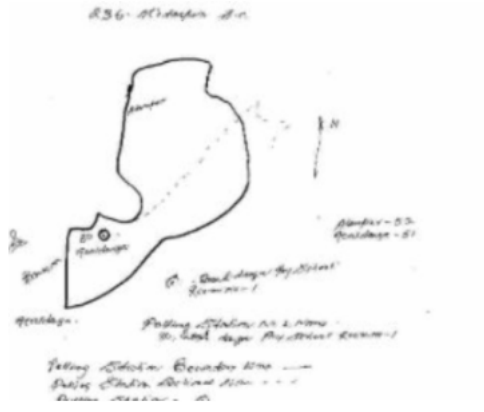

Nazri Naksha

Google Map View