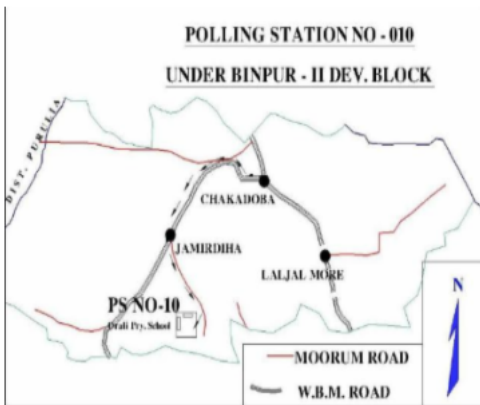

Nazri Naksha

Google Map View

Polling Station Building Front View

Polling Station Front View

Cad View

Key MAP View