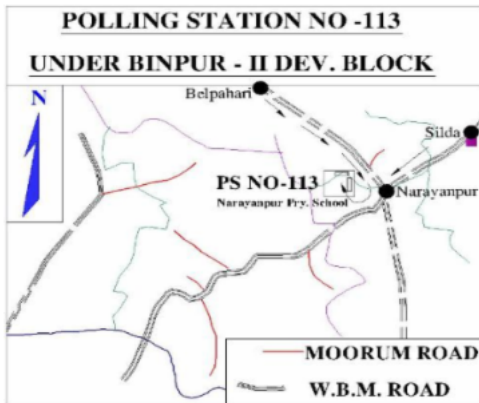

Nazri Naksha

Google Map View

Polling Station Building Front View

Polling Station Front View

Cad View

Key MAP View