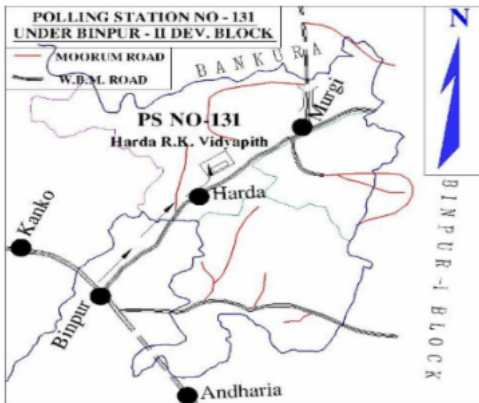

Nazri Naksha

Google Map View

Polling Station Building Front View

Polling Station Front View

Cad View

Key MAP View