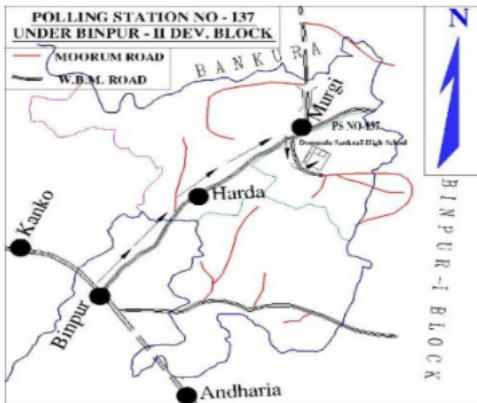

Nazri Naksha

Google Map View

Polling Station Building Front View

Polling Station Front View

Cad View

Key MAP View