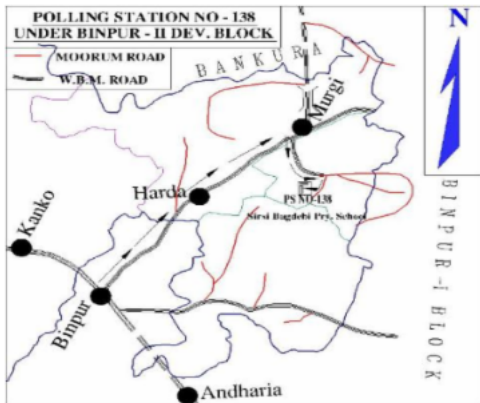

Nazri Naksha

Google Map View

Polling Station Building Front View

Polling Station Front View

Cad View

Key MAP View