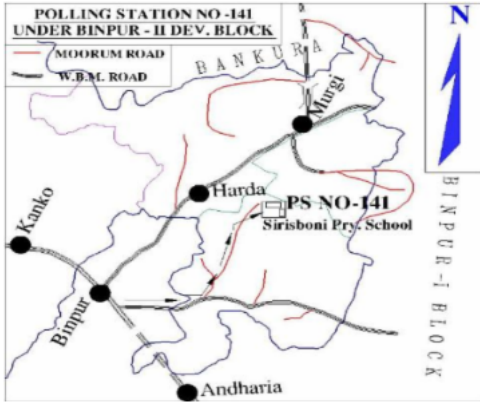

Nazri Naksha

Google Map View

Polling Station Building Front View

Polling Station Front View

Cad View

Key MAP View