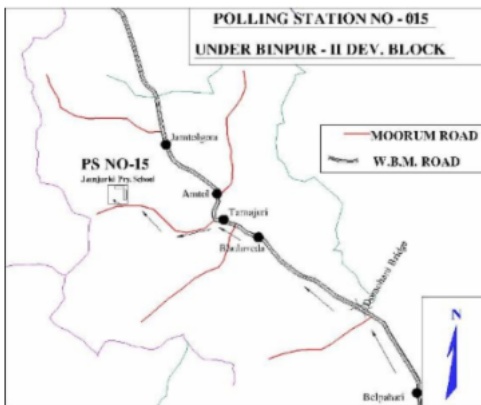

Nazri Naksha

Google Map View

Polling Station Building Front View

Polling Station Front View

Cad View

Key MAP View