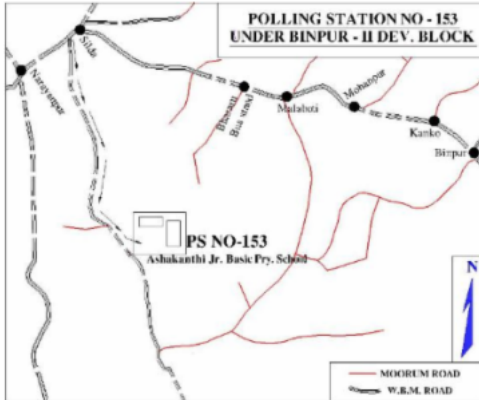

Nazri Naksha

Google Map View

Polling Station Building Front View

Polling Station Front View

Cad View

Key MAP View