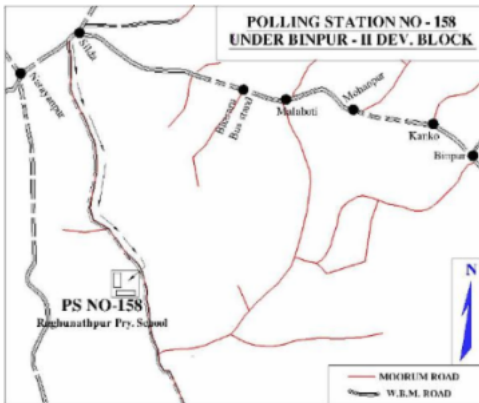

Nazri Naksha

Google Map View

Polling Station Building Front View

Polling Station Front View

Cad View

Key MAP View