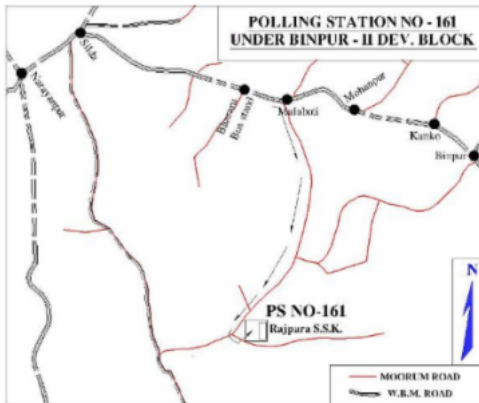

Nazri Naksha

Google Map View

Polling Station Building Front View

Polling Station Front View

Cad View

Key MAP View