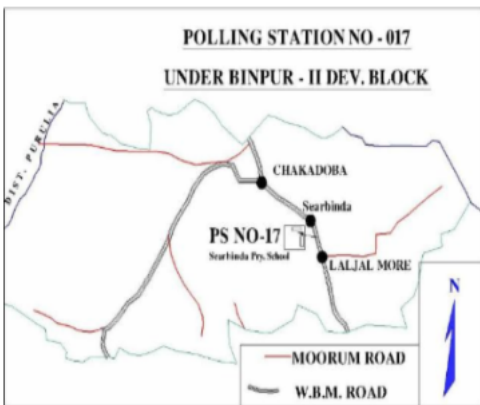

Nazri Naksha

Google Map View

Polling Station Building Front View

Polling Station Front View

Cad View

Key MAP View