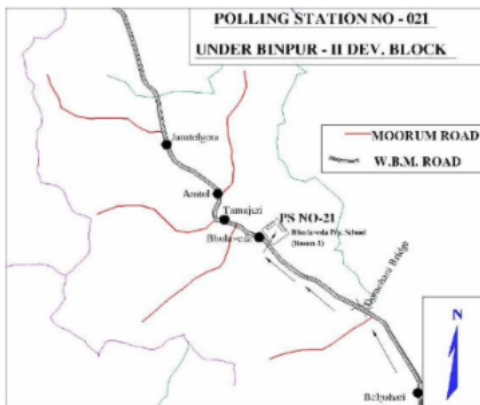

Nazri Naksha

Google Map View

Polling Station Building Front View

Polling Station Front View

Cad View

Key MAP View