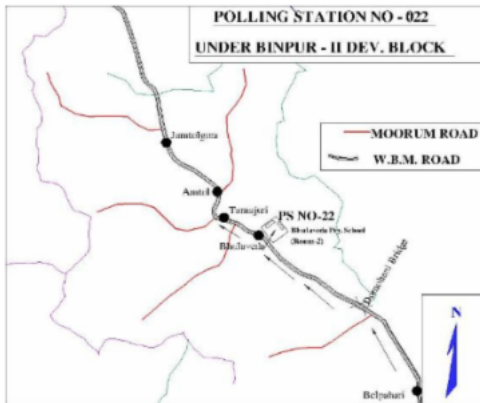

Nazri Naksha

Google Map View

Polling Station Building Front View

Polling Station Front View

Cad View

Key MAP View